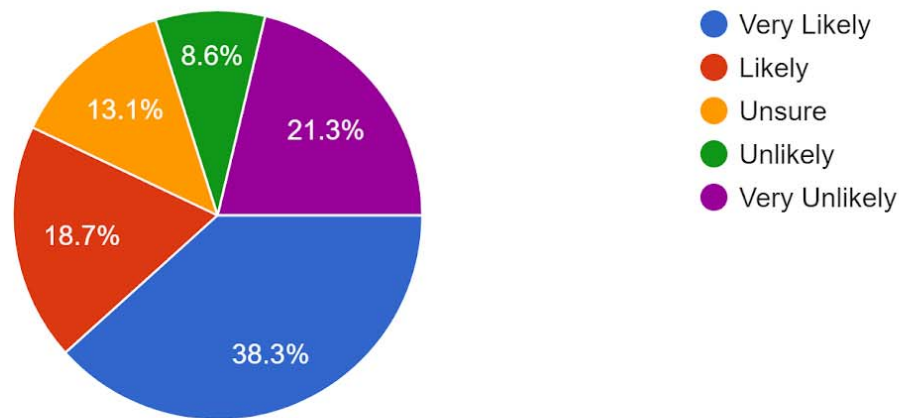

BOND COMMUNITY SURVEY

How likely would you be to support a bond proposal, which would not increase property taxes?

475 responses

BOND COMMUNITY SURVEY

I have lived in the Cold Spring Harbor School District for: