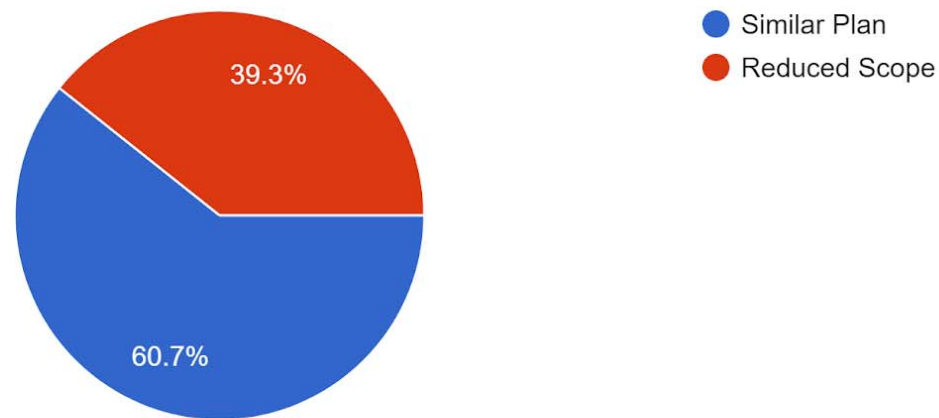

475 responses

BOND COMMUNITY SURVEY

Did you participate in the January 2017 bond vote to construct a physical fitness center?

475 responses

BOND COMMUNITY SURVEY

Do you feel it is important for the Board to revisit the construction of the physical fitness center?

475 responses

BOND COMMUNITY SURVEY

Should the Board proceed with a substantially similar plan for the physical fitness center or should the scope be reduced?

145 responses

Only asked of those who answered "Yes" to the prior question.