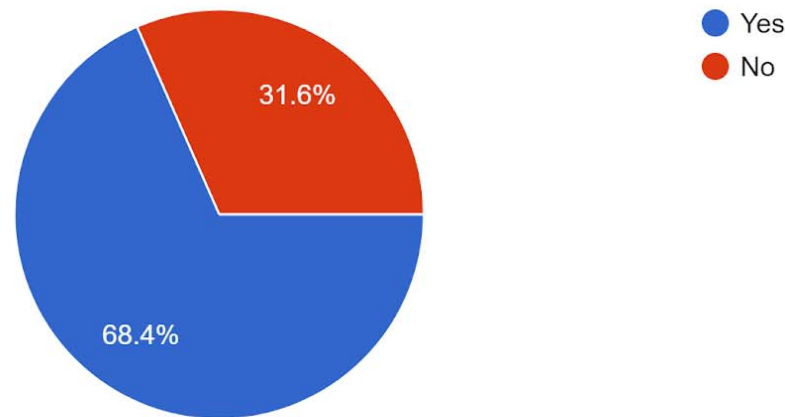

Cold Spring Harbor Central School District

BOND COMMUNITY SURVEY RESULTS

June 18, 2019

BOND COMMUNITY SURVEY

Please identify the top three areas you believe require the most attention in the next bond proposal.

475 responses

BOND COMMUNITY SURVEY

Did you participate in the January 2017 bond vote to construct a physical fitness center?

475 responses

BOND COMMUNITY SURVEY

Do you feel it is important for the Board to revisit the construction of the physical fitness center?