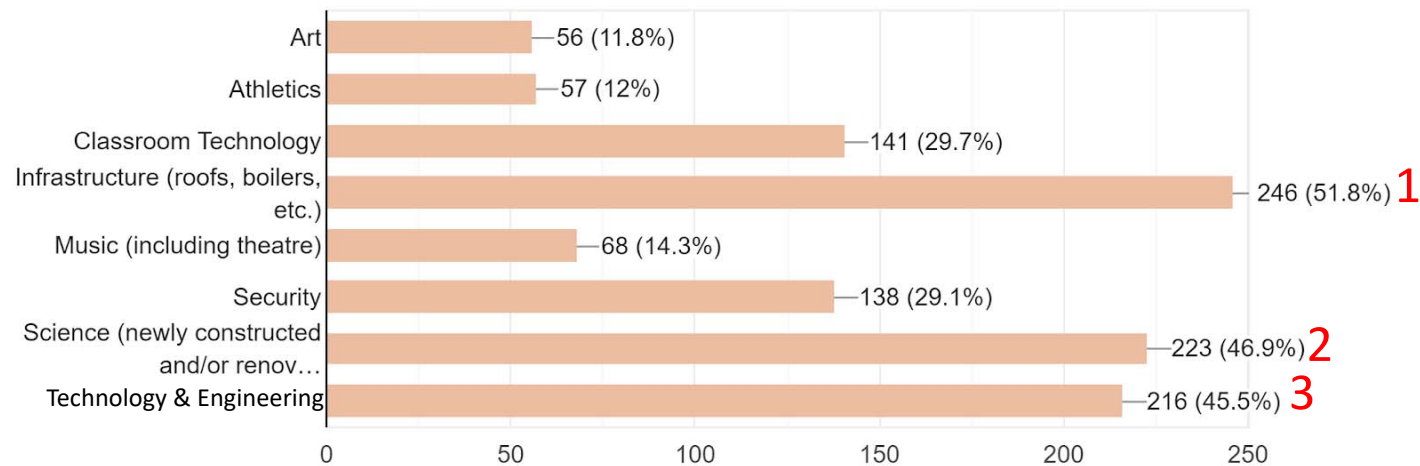

Cold Spring Harbor Central School District

BOND COMMUNITY SURVEY RESULTS

June 18, 2019

BOND COMMUNITY SURVEY

Please identify the top three areas you believe require the most attention in the next bond proposal.

475 responses

BOND COMMUNITY SURVEY

Did you participate in the January 2017 bond vote to construct a physical fitness center?

475 responses

BOND COMMUNITY SURVEY

Do you feel it is important for the Board to revisit the construction of the physical fitness center?